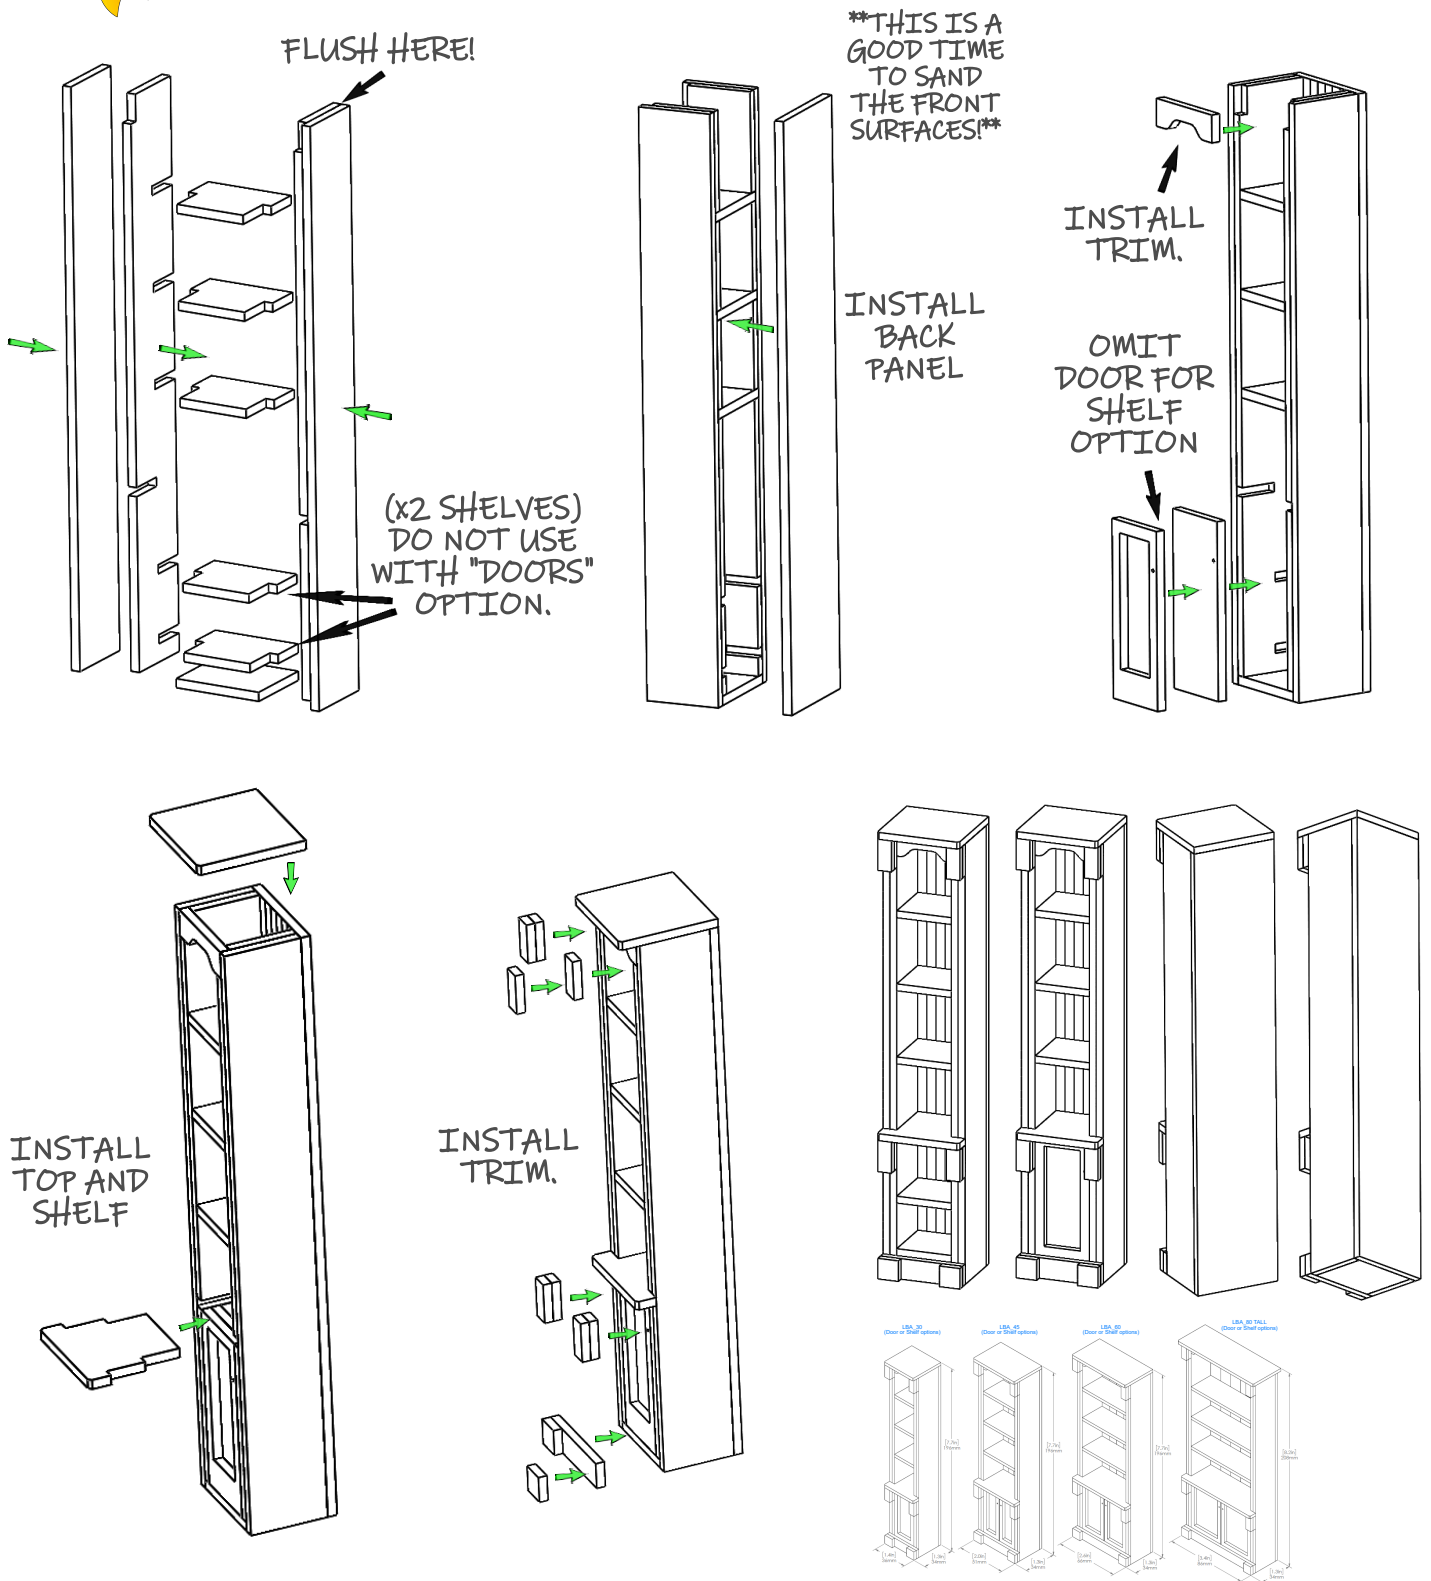

RPFAB Doll House / Book Nook Interior Kit Assembly Guide - LBA (Style "A") - 30, 45, 60, 80T

We're excited to see your Book Nook Story!
Use hashtag [#RPFAB](#) and join our facebook page so that we can support your work.
<https://www.facebook.com/groups/booknooks>