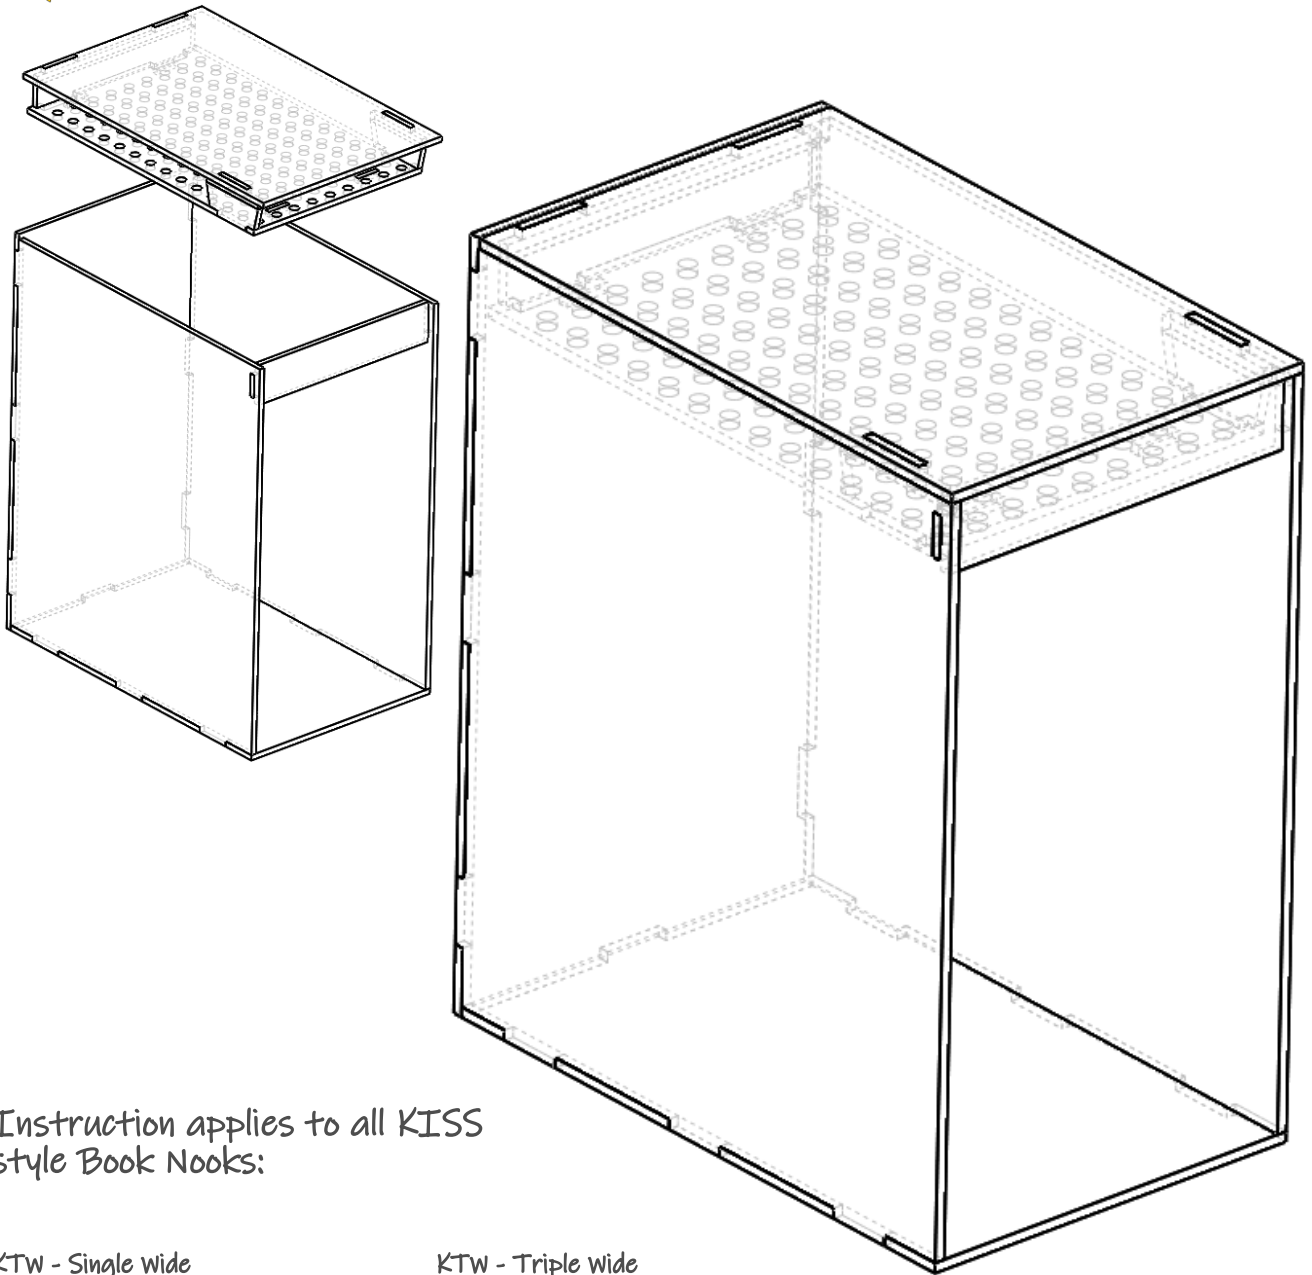

Revised 8/6/2021

RPFAB Book Nook Diorama Kit Assembly Guide - KISS Style KSW, KDW, KTW Kit

Thank you for your purchase. Now it's time to get your creative ideas flowing and put together your Book Nook Diorama!

We're excited to see your Book Nook Story!
Use hashtag [#RPFAB](#) and join our facebook page so that we can support your work.
<https://www.facebook.com/groups/booknooks>

RPFAB Book Nook Diorama Kit Assembly Guide - KISS Style KSW, KDW, KTW Kit

Instruction applies to all KISS style Book Nooks:

KTW - Single Wide

KTW - Triple Wide

KTW - Double Wide

We're excited to see your Book Nook Story!
Use hashtag [#RPFAB](#) and join our facebook page so that we can support your work.
<https://www.facebook.com/groups/booknooks>